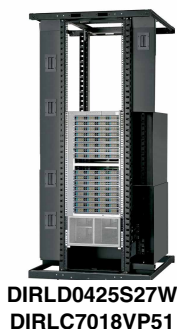

Cisco is a registered trademark of Cisco Systems, Inc. and/or its affiliates in the United States and certain other countries.

WORLDWIDE SUBSIDIARIES AND SALES OFFICES

PANDUIT CANADA
Markham, Ontario
cs-cdn@panduit.com
Phone: 800.777.3300

PANDUIT EUROPE LTD.
London, UK
cs-emea@panduit.com
Phone: 44.20.8601.7200

PANDUIT SINGAPORE PTE. LTD.
Republic of Singapore
cs-ap@panduit.com
Phone: 65.6305.7575

PANDUIT JAPAN
Tokyo, Japan
cs-japan@panduit.com
Phone: 81.3.6863.6000

PANDUIT LATIN AMERICA
Guadalajara, Mexico
cs-la@panduit.com
Phone: 52.33.3777.6000

PANDUIT AUSTRALIA PTY. LTD.
Victoria, Australia
cs-aus@panduit.com
Phone: 61.3.9794.9020

For a copy of Panduit product warranties, log on to www.panduit.com/warranty

For more information

Visit us at www.panduit.com

Contact Customer Service by email: cs@panduit.com
or by phone: 800.777.3300

PANDUIT™

©2015 Panduit Corp.
ALL RIGHTS RESERVED.
CPFL72--SA-UKE
4/2015